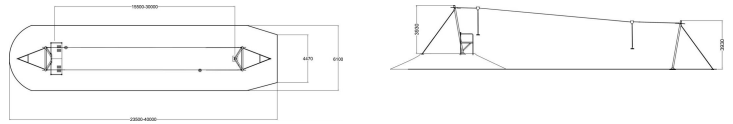

Product code: 220085

Product name: DOUBLE ZIPLINE

Description:

---

Dimensions:

38360x2940x3930 mm

---

Age group: